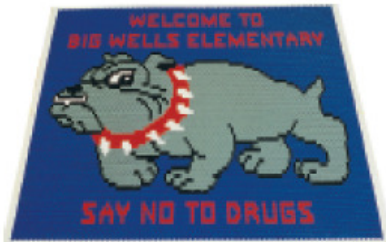

# Custom Designed Vinyl Link Doormats for Your Church Entryway

6' x 6'

9' x 8'

6' x 8'

6' x 6'

10' x 6'

Our vinyl link doormats provide safety and décor in any entryway. Get a lettering special doormat with your Church's name or a logo doormat with your choice of design. Lettering specials are available in both 3' x 2' and 4' x 3'. Customize your doormat with any text or design you desire. Our vinyl link mats come in any combination of our 14 link colors.

11' x 8'

6' x 6'

6' x 5'

Our logo doormats are manufactured with individual vinyl links, which reduce slippage, dirt, and wear. They are custom-made to fit any area, whether level or recessed.

4' x 6'

*Carpet mats are also available.*