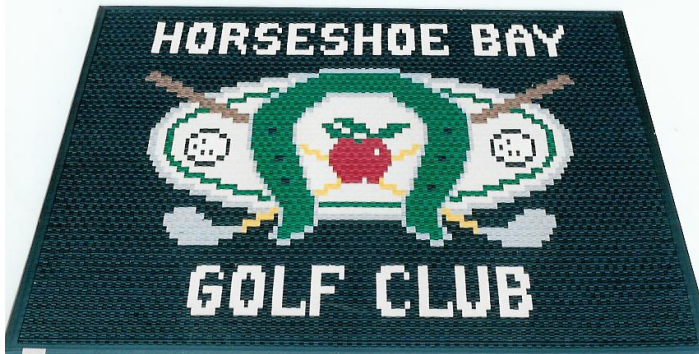

Custom Designed Vinyl Link Doormats for Your Country or Golf Club Entryway

Our vinyl link doormats provide safety and décor in any entryway.

Get a lettering special doormat with your country or golf club's name or a logo doormat with your choice of design. Use our doormats at your clubhouse's front entryway or back entrance. They're perfect to help scrape dirt and grass off golfers' shoes.

Lettering specials are available in both 3' x 2' and 4' x 3'. Customize your doormat with any text or design you desire. Our vinyl link mats come in any combination of our 14 link colors.

Our logo doormats are manufactured with individual vinyl links, which reduce slippage, dirt, and wear. They are custom-made to fit any area, whether level or recessed.