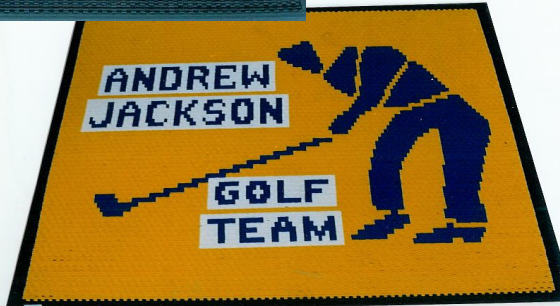

Custom Designed Vinyl Link Doormats for Your Country or Golf Club Entryway

Our vinyl link doormats provide safety and décor in any entryway.

Get a lettering special doormat with your country or golf club's name or a logo doormat with your choice of design. Use our doormats at your clubhouse's front entryway or back entrance. They're perfect to help scrape dirt and grass off golfers' shoes.

Lettering specials are available in both 3' x 2' and 4' x 3'. Customize your doormat with any text or design you desire. Our vinyl link mats come in any combination of our 14 link colors.

Our logo doormats are manufactured with individual vinyl links, which reduce slippage, dirt, and wear. They are custom-made to fit any area, whether level or recessed.