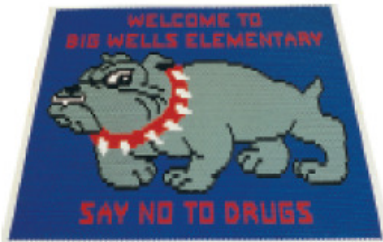

Custom Vinyl Link Entrance Mats for Your School Gym Entrance

Our vinyl link doormats provide safety and décor in any entryway. Lettering specials are available in both 3' x 2' and 4' x 3'. Customize your doormat with any text you desire. Our vinyl link mats come in any combination of our 14 link colors.

Our logo doormats make the perfect booster club or PTA gift for any high school, middle school, or elementary school. We will design a mat to include your school's mascot.

Carpet mats are also available.

6' x 6'

6' x 8'

9' x 8'

Customize your school gym entrance with a custom designed school mascot entrance mat. Our doormats are made of individual vinyl links, which reduce slippage, wear and tear, and dirt inside your gym. Protect your school's gym floor and beautify your gym entrance with one of our doormats.