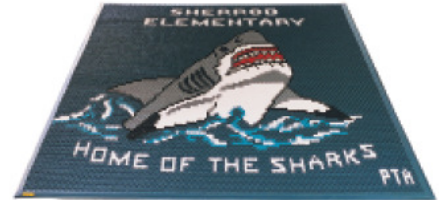

Custom Vinyl Link Entrance Mats for Your School Gym Entrance

Our vinyl link doormats provide safety and décor in any entryway. Lettering specials are available in both 3' x 2' and 4' x 3'. Customize your doormat with any text you desire. Our vinyl link mats come in any combination of our 14 link colors.

Our logo doormats make the perfect booster club or PTA gift for any high school, middle school, or elementary school. We will design a mat to include your school's mascot.

Carpet mats are also available.

6' x 6'

6' x 8'

9' x 8'

Customize your school gym entrance with a custom designed school mascot entrance mat. Our doormats are made of individual vinyl links, which reduce slippage, wear and tear, and dirt inside your gym. Protect your school's gym floor and beautify your gym entrance with one of our doormats.