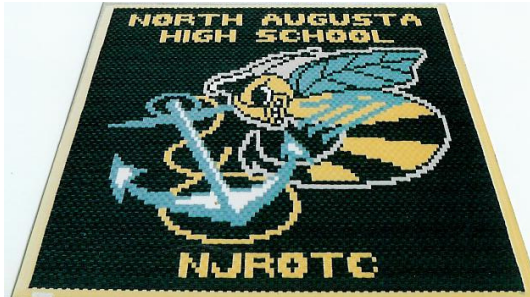

JROTC Entrance Mats

Our vinyl link doormats provide safety and décor in any entryway.

Our vinyl link mats come in any combination of our 14 link colors. Our logo doormats are manufactured with individual vinyl links, which reduce slippage, dirt, and wear. They are custom-made to fit any area, whether level or recessed.

Our mats have been made for units and offices of nearly every branch of the military, including:

- Army
- Navy
- Air Force
- Coast Guard
- Merchant Marine
- Marine
- ROTC
- JROTC

And More...

We can design your mat to include any logo, insignia, mascot, or emblem.